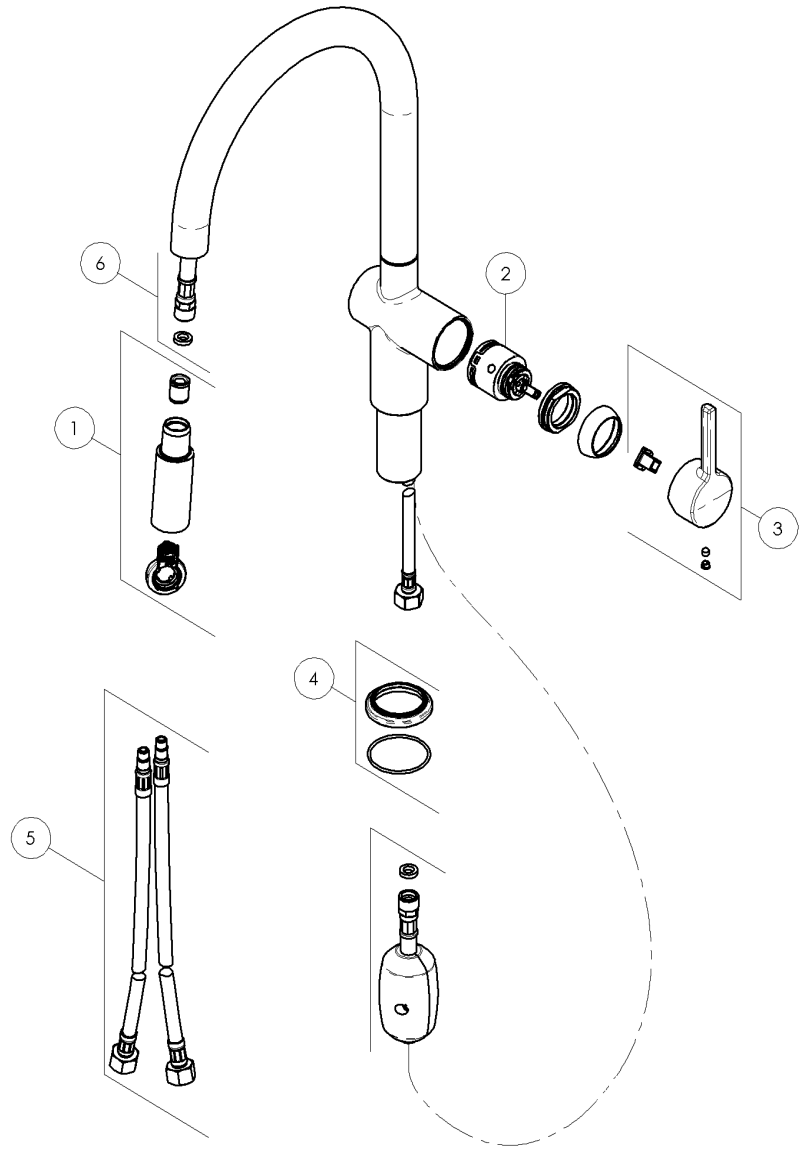

**FRANKE**

115.0653.404

TAP ACTIVE PULL DOWN 2 JETS MB

N°	Item	Description	Fun
01	-RDO142/197-FBM	SHOWERHEAD	133.0661.010
02	-RCR350-F	CARTRIDGE CM. 35	133.0173.623
03	-RLE187/89-FBM	LEVER	133.0660.957
04	-RAN227/103-FBM	BASE RING	133.0661.027
05	-RTUK203/110-F	PAIR OF FLEXIBLE HOSES MOK M8x1 MM550 G3/8"	133.0357.290
06	-RFX135/73N-F	FLEXIBLE HOSE	133.0660.992